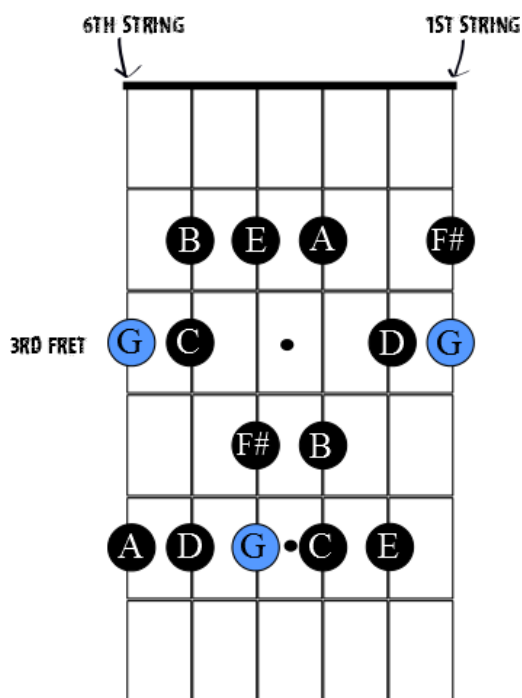

Guitar Domination`s Key of G Major Cheat Sheet

The Scale

The Chords

- G Major (I)*
- A minor (ii)*
- B minor (iii)*
- C Major (IV)*
- D Major (V)*
- E minor (vi)*
- F# diminished (vii)*

Useful Chord substitutions

Popular Chord Progressions

- G, D, Em, C (I, V, vi, IV)*
- G, Em, C, D (I, vi, IV, V)*
- G, Bm, C, D (I, iii, IV, V)*
- Em, C, G, D (vi, IV, I, V)*

- G, C, G, D, (I, IV, I, V)*
- Am, D, G (ii, V, I)*
- Em, D, C, D (vi, V, IV, V)*
- G, Am, C, D (I, ii, IV, V)*

The Scale on one string